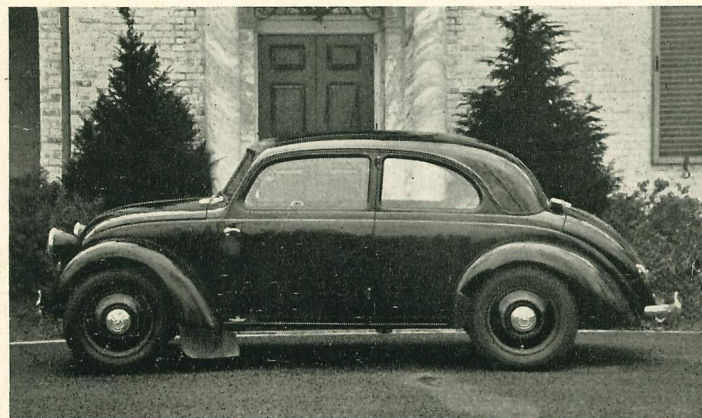

Mercedes-Benz famous supercharged sports type 540-K,
enclosed and convertibles.

Mercedes-Benz Towncar on Type 320, latest 130-inch wheelbase,
all body types.

Mercedes-Benz type 230, convertibles or enclosed—as type 260-D
available with Diesel motor.

Mercedes-Benz rear engine type 170-H, five seater,
enclosed or convertible.

1938

On six different chassis, all with four independently sprung wheels and swinging rear axles, the oldest and leading motor car makers in the world offer a wide variety of convertibles and enclosed models, ranging in price from \$2,000 f.o.b. New York, upwards.