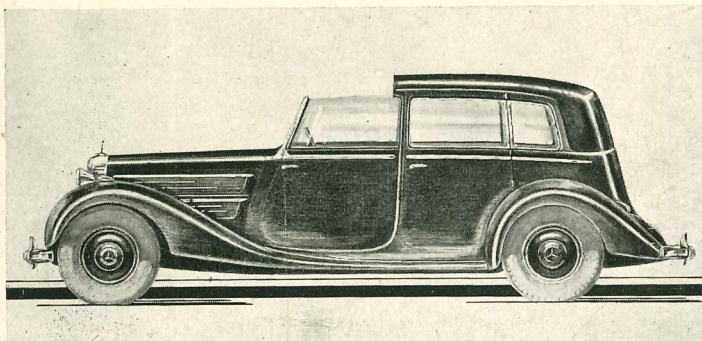

Mercedes-Benz famous supercharged sports type 540-K,
enclosed and convertibles.

Mercedes-Benz Towncar on Type 320, latest 130-inch wheelbase,
all body types.

Mercedes-Benz type 230, convertibles or enclosed—as type 260-D
available with Diesel motor.

Mercedes-Benz rear engine type 170-H, five seater,
enclosed or convertible.

1938

On six different chassis, all with four independently sprung wheels and swinging rear axles, the oldest and leading motor car makers in the world offer a wide variety of convertibles and enclosed models, ranging in price from \$2,000 f.o.b. New York, upwards.